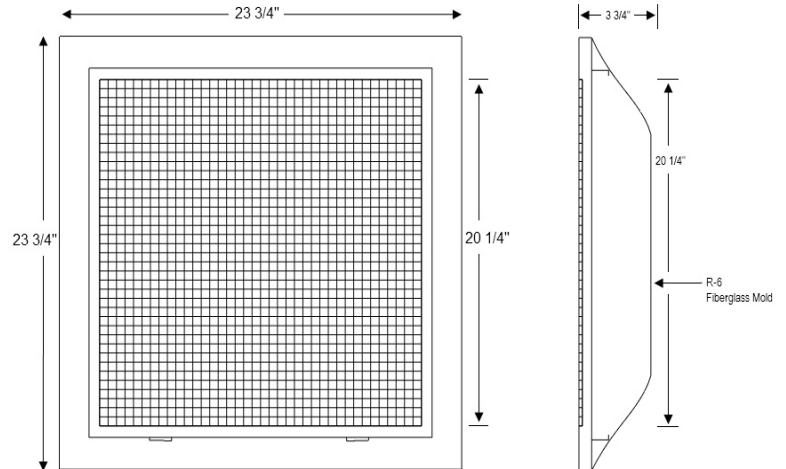

SUBMITTALModel: **4050FG - 2MLD****T-Bar Return Air Filter Grille****Features:**

- Aluminum egg crate return air filter grille
- R6 rating fiberglass molded back
- Accepts a standard 20" x 20" x 1" filter (not included)
- Finished with white powder coating

Material : Steel frame with aluminum face**Face :** Stamped**Finish:** White powder coating**Packaging :** Individually Shrink Wrapped**Size :** Min. 23 3/4" x 23 3/4"
Max. 23 3/4" x 23 3/4"

Project name: _____ Architect: _____