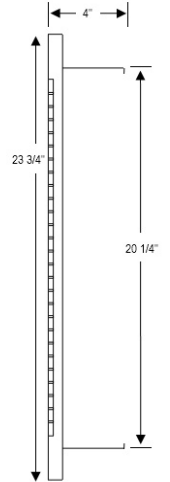

SUBMITTAL

Model: **4020FG - 2**

T-Bar Return Air Filter Grille

Features:

- Fixed bar return air filter grille
- Accepts a standard 20" x 20" x 1" filter (not included)
- Finished with white powder coating

- Material :** Steel
- Face :** Fixed Bar Type - 3/4" fin spacing
- Finish:** White powder coating
- Packaging :** Individually Shrink Wrapped
- Size :** Min. 23 3/4" x 23 3/4"
Max. 23 3/4" x 23 3/4"

Project name: _____ Architect: _____