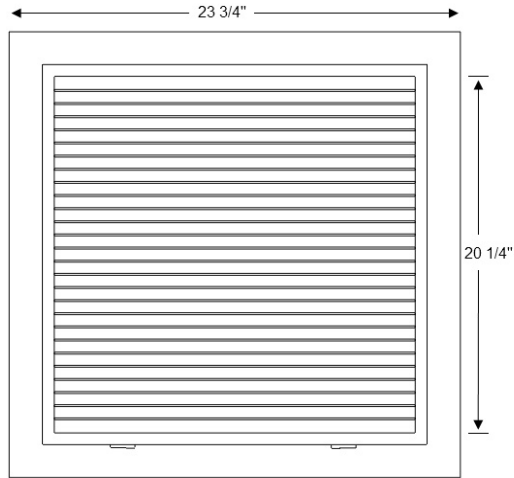

SUBMITTAL

Model: **4020FG - 2**

T-Bar Return Air Filter Grille

Features:

- Fixed bar return air filter grille
- Accepts a standard 20" x 20" x 1" filter (not included)
- Finished with white powder coating

- Material :** Steel
- Face :** Fixed Bar Type - 3/4" fin spacing
- Finish:** White powder coating
- Packaging :** Individually Shrink Wrapped
- Size :** Min. 23 3/4" x 23 3/4"
Max. 23 3/4" x 23 3/4"

Project name: _____ Architect: _____