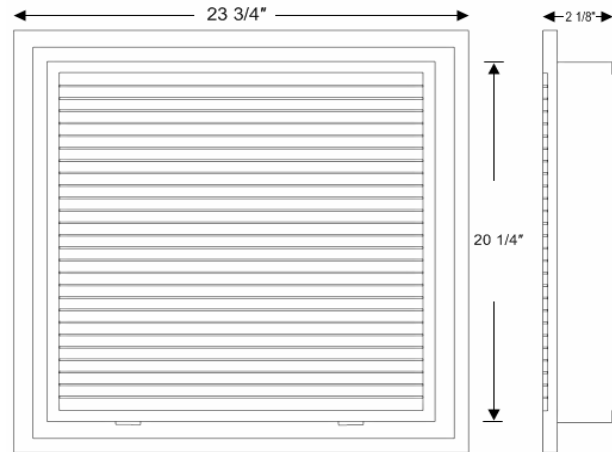

***SUBMITTAL***Model: **4020FG - 1****T-Bar Return Air Filter Grille****Features:**

- Fixed bar return air filter grille
- Accepts a standard 20" x 20" x 1" filter (not included)
- Finished with white powder coating

- Material :** Steel
- Face :** Fixed Bar Type - 3/4" fin spacing
- Finish:** White powder coating
- Packaging :** Individually Shrink Wrapped
- Size :** Min. 23 3/4" x 23 3/4"  
Max. 23 3/4" x 23 3/4"