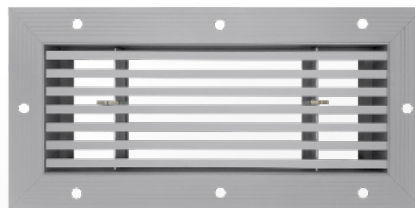

Further disappear into the wall with our Concealed Mud-In Grilles in a Prime Coat (shown below)