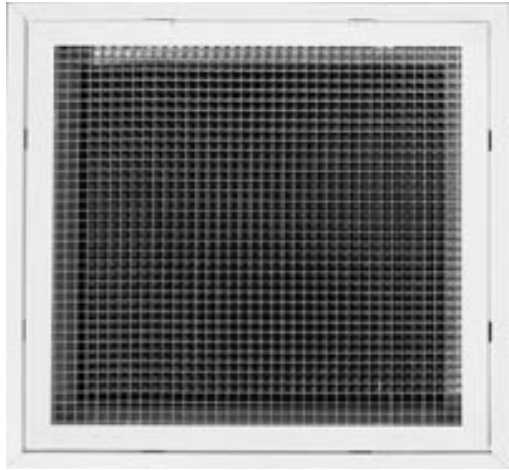

SUBMITTAL

Model: **4050FG - 2**

T-Bar Return Air Filter Grille

Features:

- Aluminum egg crate return air filter grille
- Accepts a standard 20" x 20" x 1" filter (not included)
- Finished with white powder coating

Material : Steel frame with aluminum face

Face : Stamped

Finish: White powder coating

Packaging : Individually Shrink Wrapped

Size : Min. 23 3/4" x 23 3/4"
Max. 23 3/4" x 23 3/4"

Project name: _____ Architect: _____