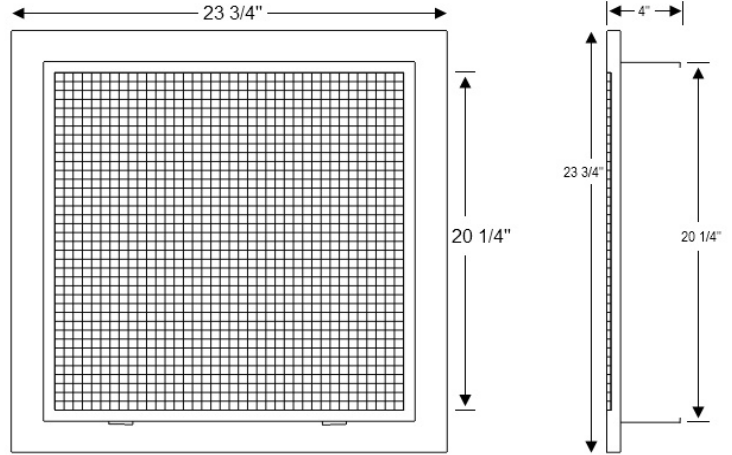

SUBMITTAL

Model: **4050FG - 2**

T-Bar Return Air Filter Grille

Features:

- Aluminum egg crate return air filter grille
- Accepts a standard 20" x 20" x 1" filter (not included)
- Finished with white powder coating

Material : Steel frame with aluminum face

Face : Stamped

Finish: White powder coating

Packaging : Individually Shrink Wrapped

Size : Min. 23 3/4" x 23 3/4"
Max. 23 3/4" x 23 3/4"

Project name: _____ Architect: _____