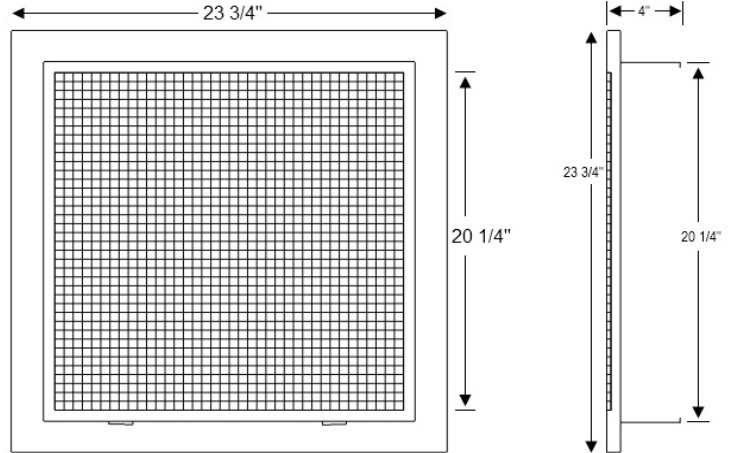

SUBMITTAL

Model: **4040FG - 2**

T-Bar Return Air Filter Grille

Features:

- Acrylic egg crate return air filter grille
- Accepts a standard 20" x 20" x 1" filter (not included)
- Finished with white powder coating

Material : Steel frame with acrylic face

Face : Stamped

Finish: White powder coating

Packaging : Individually Shrink Wrapped

Size : Min. 23 3/4" x 23 3/4"
Max. 23 3/4" x 23 3/4"

Project name: _____ Architect: _____