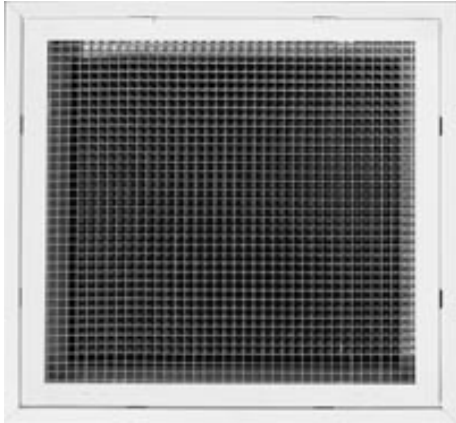

SUBMITTAL

Model: **4040FG - 2**

T-Bar Return Air Filter Grille

Features:

- Acrylic egg crate return air filter grille
- Accepts a standard 20" x 20" x 1" filter (not included)
- Finished with white powder coating

Material : Steel frame with acrylic face

Face : Stamped

Finish: White powder coating

Packaging : Individually Shrink Wrapped

Size : Min. 23 3/4" x 23 3/4"
Max. 23 3/4" x 23 3/4"

Project name: _____ Architect: _____