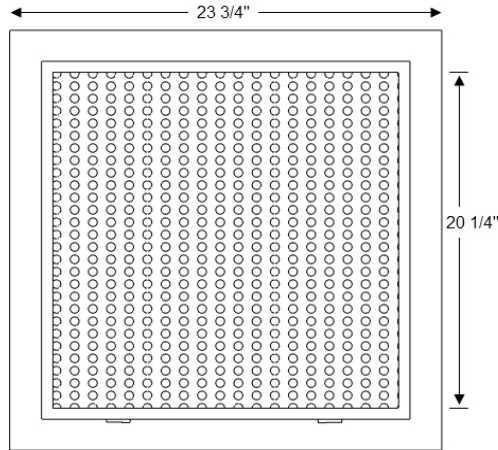

SUBMITTAL

Model: **4030FG - 2DB**

T-Bar Return Air Filter Grille

Features:

- Perforated return air filter grille
- Include 1" ductboard plenum back
- Accepts a standard 20" x 20" x 1" filter (not included)
- Finished with white powder coating

- Material :** Steel
- Face :** Stamped
- Finish:** White powder coating
- Packaging :** Individually Shrink Wrapped
- Size :** Min. 23 3/4" x 23 3/4"
Max. 23 3/4" x 23 3/4"

Project name: _____ Architect: _____