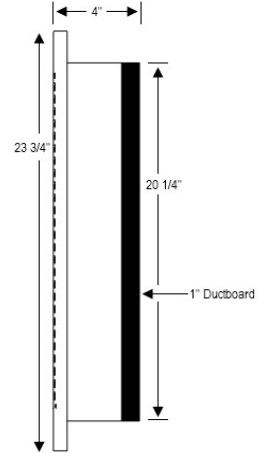

SUBMITTAL

Model: **4030FG - 2DB**

T-Bar Return Air Filter Grille

Features:

- Perforated return air filter grille
- Include 1" ductboard plenum back
- Accepts a standard 20" x 20" x 1" filter (not included)
- Finished with white powder coating

- Material :** Steel
- Face :** Stamped
- Finish:** White powder coating
- Packaging :** Individually Shrink Wrapped
- Size :** Min. 23 3/4" x 23 3/4"
Max. 23 3/4" x 23 3/4"

Project name: _____ Architect: _____