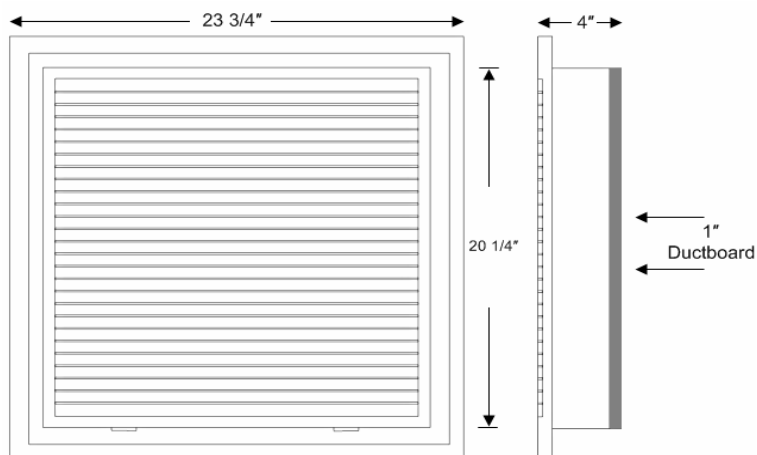

SUBMITTALModel: **4020FG - 2DB****T-Bar Return Air Filter Grille****Features:**

- Fixed bar return air filter grille
- Accepts a standard 20" x 20" x 1" filter (not included)
- Include 1" ductboard plenum back
- Finished with white powder coating

- Material :** Steel
- Face :** Fixed Bar Type - 3/4" fin spacing
- Finish:** White powder coating
- Packaging :** Individually Shrink Wrapped
- Size :** Min. 23 3/4" x 23 3/4"
Max. 23 3/4" x 23 3/4"

Project name: _____ Architect: _____