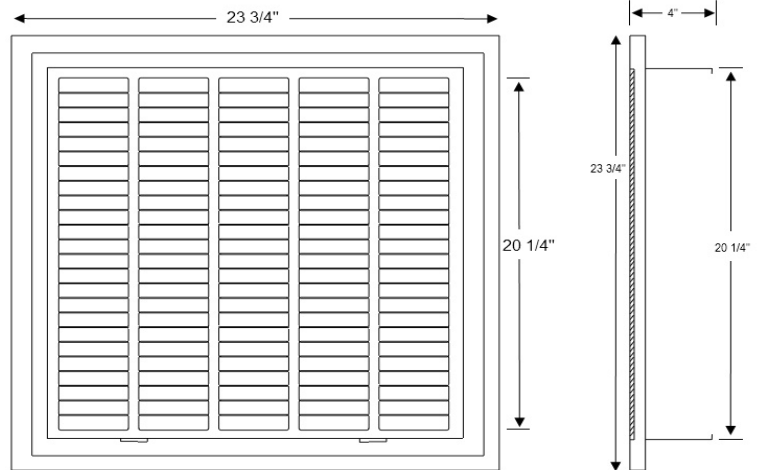

SUBMITTALModel: **4010FG - 2****T-Bar Return Air Filter Grille****Features:**

- Stamped return air filter grille
- Accepts a standard 20" x 20" x 1" filter (not included)
- Finished with white powder coating

- Material :** Steel
- Face :** Stamped - 1/2" fin spacing
- Finish:** White powder coating
- Packaging :** Individually Shrink Wrapped
- Size :** Min. 23 3/4" x 23 3/4"
Max. 23 3/4" x 23 3/4"

Project name: _____ Architect: _____